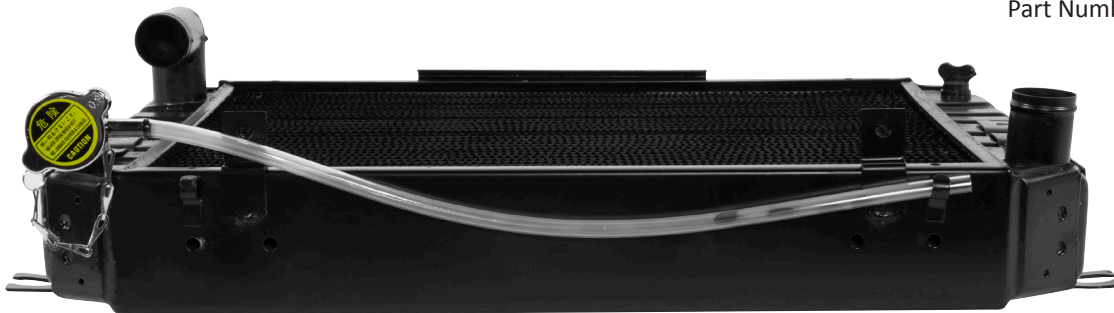

PRODUCT SHEET:

RAMPTECH® COPPER BRASS TOYOTA RADIATOR REPLACEMENT

Sage
Part Number 821071

At its best when the heat is on.

Superior performance, solid value. With its copper and brass engineering, this radiator is the perfect replacement for Toyota TD Series Tractors. The RampTech radiator is an exact Toyota replacement, providing equal quality, form, fit, and function, all at a fraction of the cost.

FEATURES

- ✓ Fit the Toyota TD Series Tractors
- ✓ It is an exact Toyota replacement, equal in quality, but at a fraction of the cost
- ✓ Heavy duty durability and long life

REPLACES

- TOYOTA- 16410-43630-71
- TOYOTA- 16410-43631-71
- TOYOTA- 16410-43632-71
- TOYOTA- 16410-43633-71
- TOYOTA- 16410-43634-71